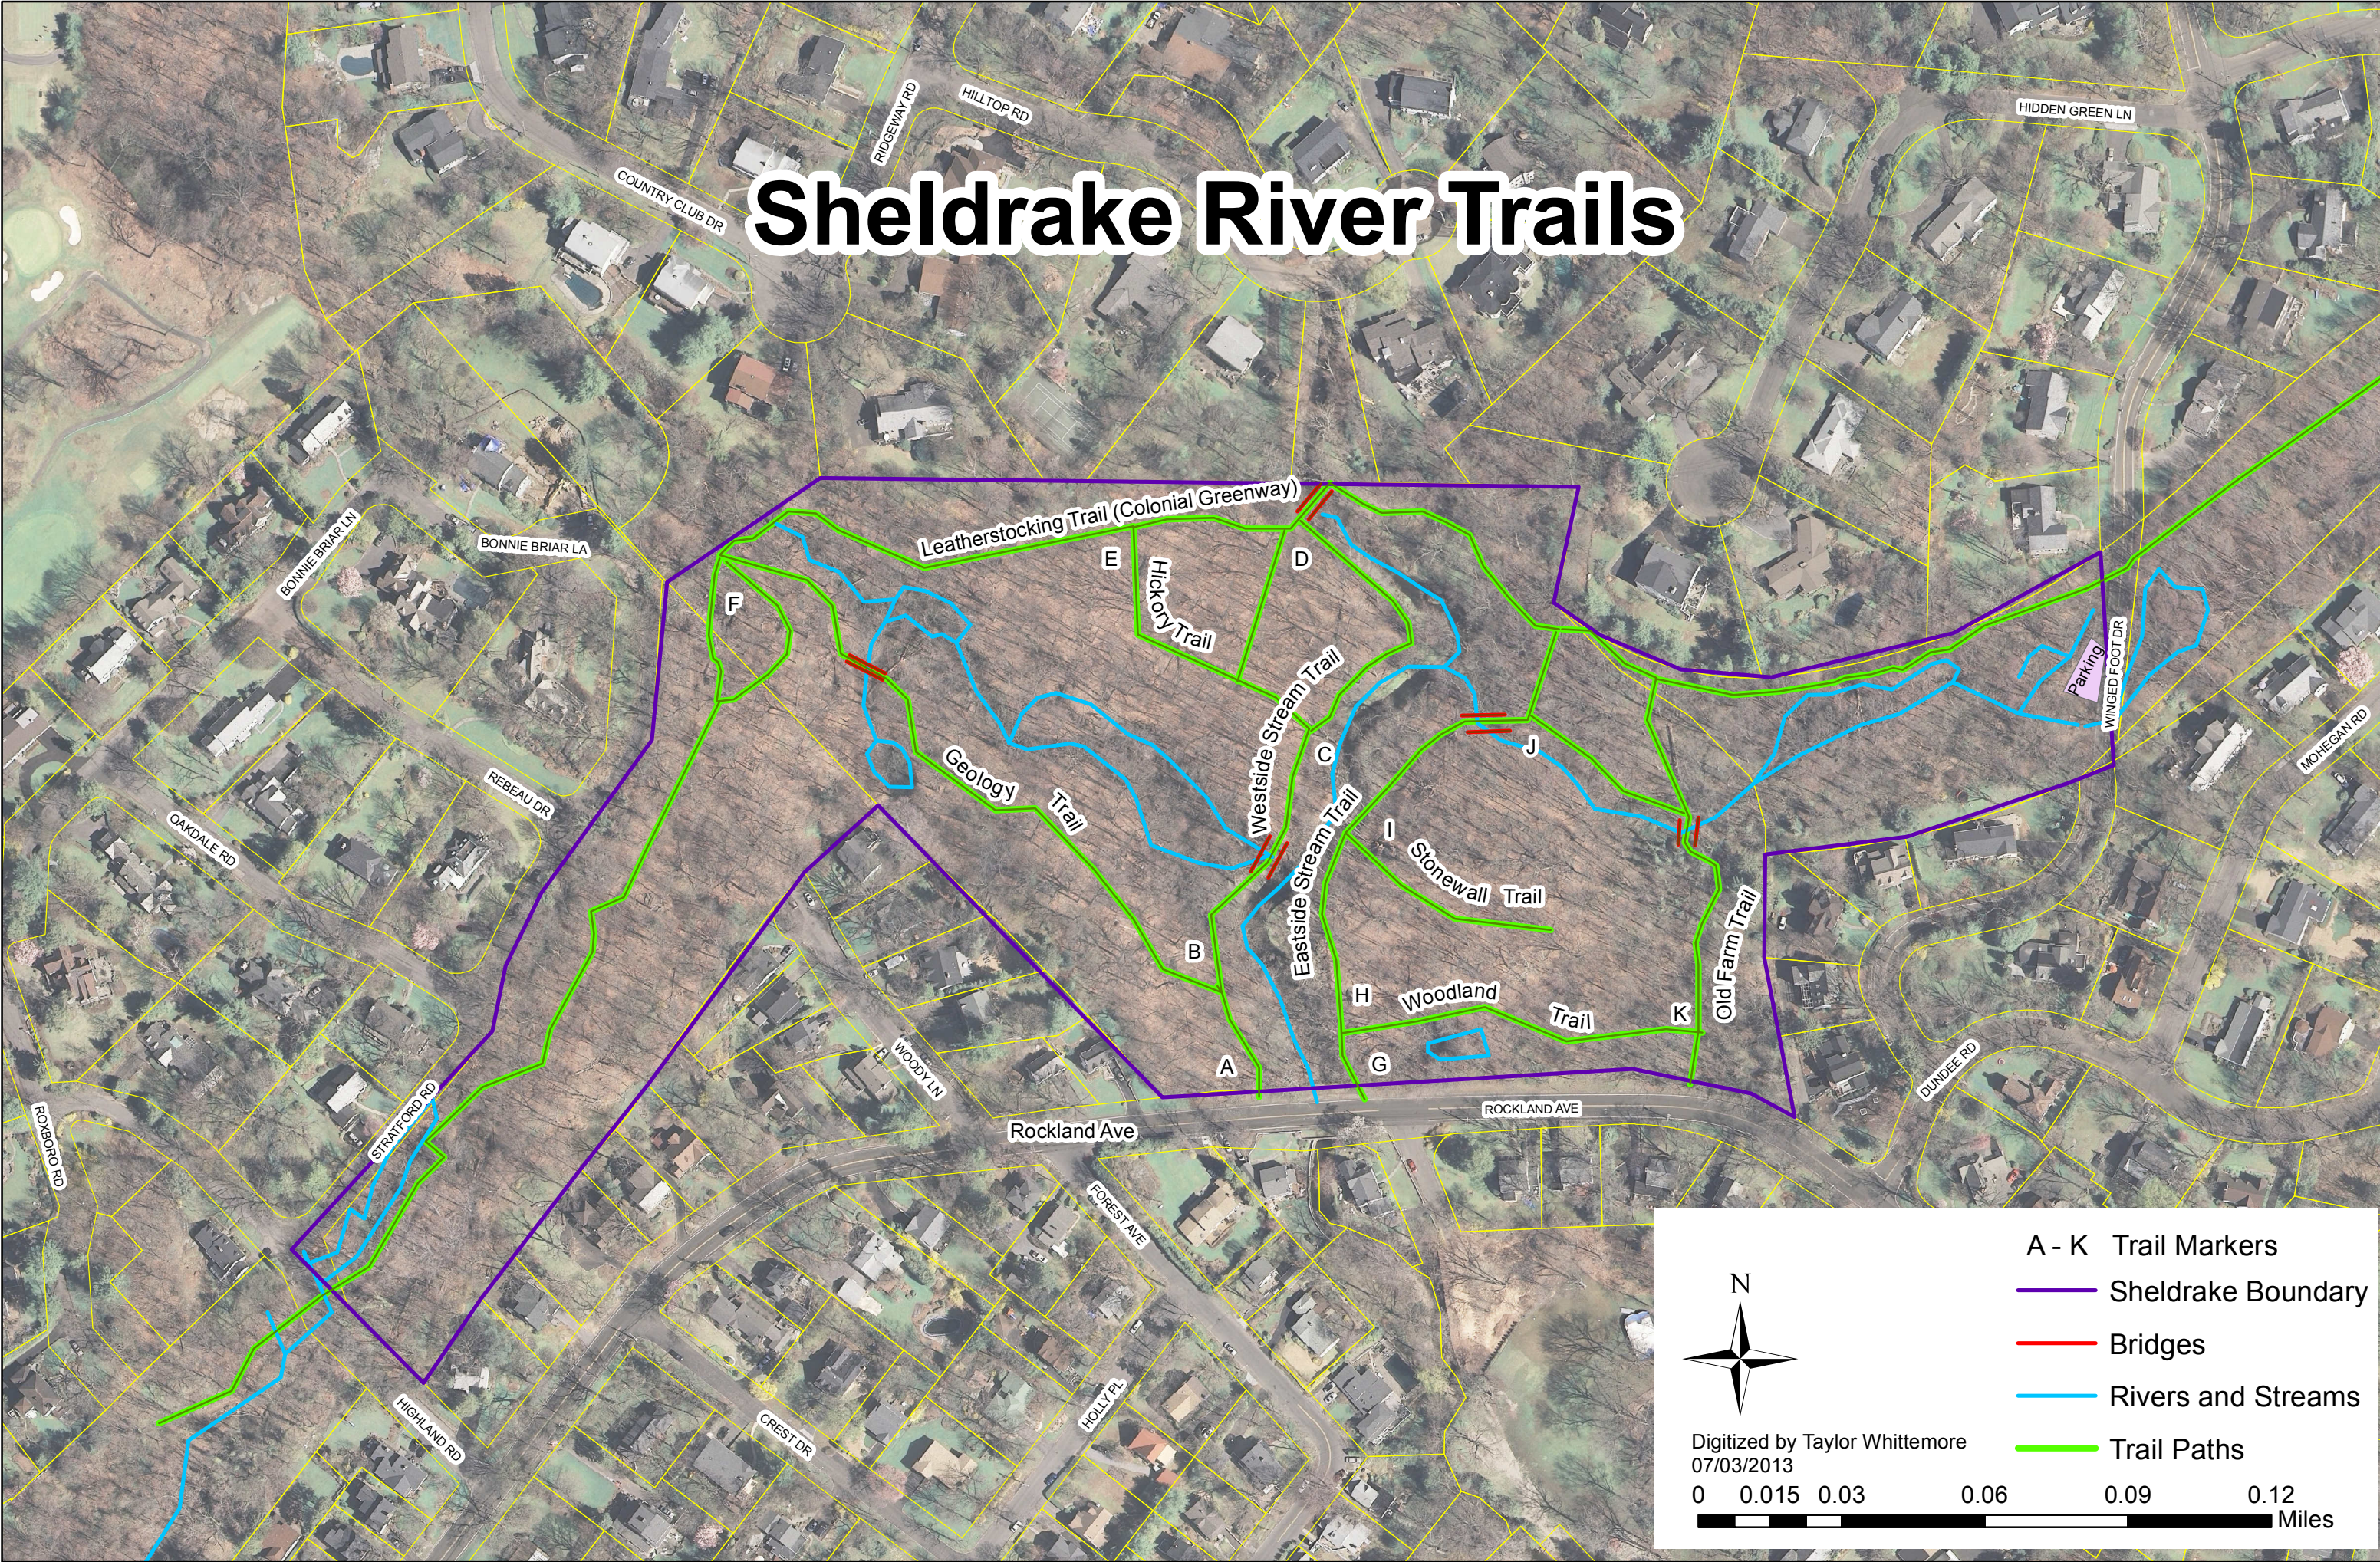

Sheldrake River Trails

Leatherstocking Trail (Colonial Greenway)

Hickory Trail

Geology Trail

Westside Stream Trail

Eastside Stream Trail

Stonewall Trail

Woodland Trail

Old Farm Trail

Parking

WINGED FOOT DR

MOHEGAN RD

DUNDEE RD

Rockland Ave

ROCKLAND AVE

STRATFORD RD

WOODY LN

FOREST AVE

HOLLY PL

CREST DR

HIGHLAND RD

REBEAU DR

OAKDALE RD

BONNIE BRIAR LN

BONNIE BRIAR LA

COUNTRY CLUB DR

RIDGEWAY RD

HILLTOP RD

HIDDEN GREEN LN

ROXBORO RD