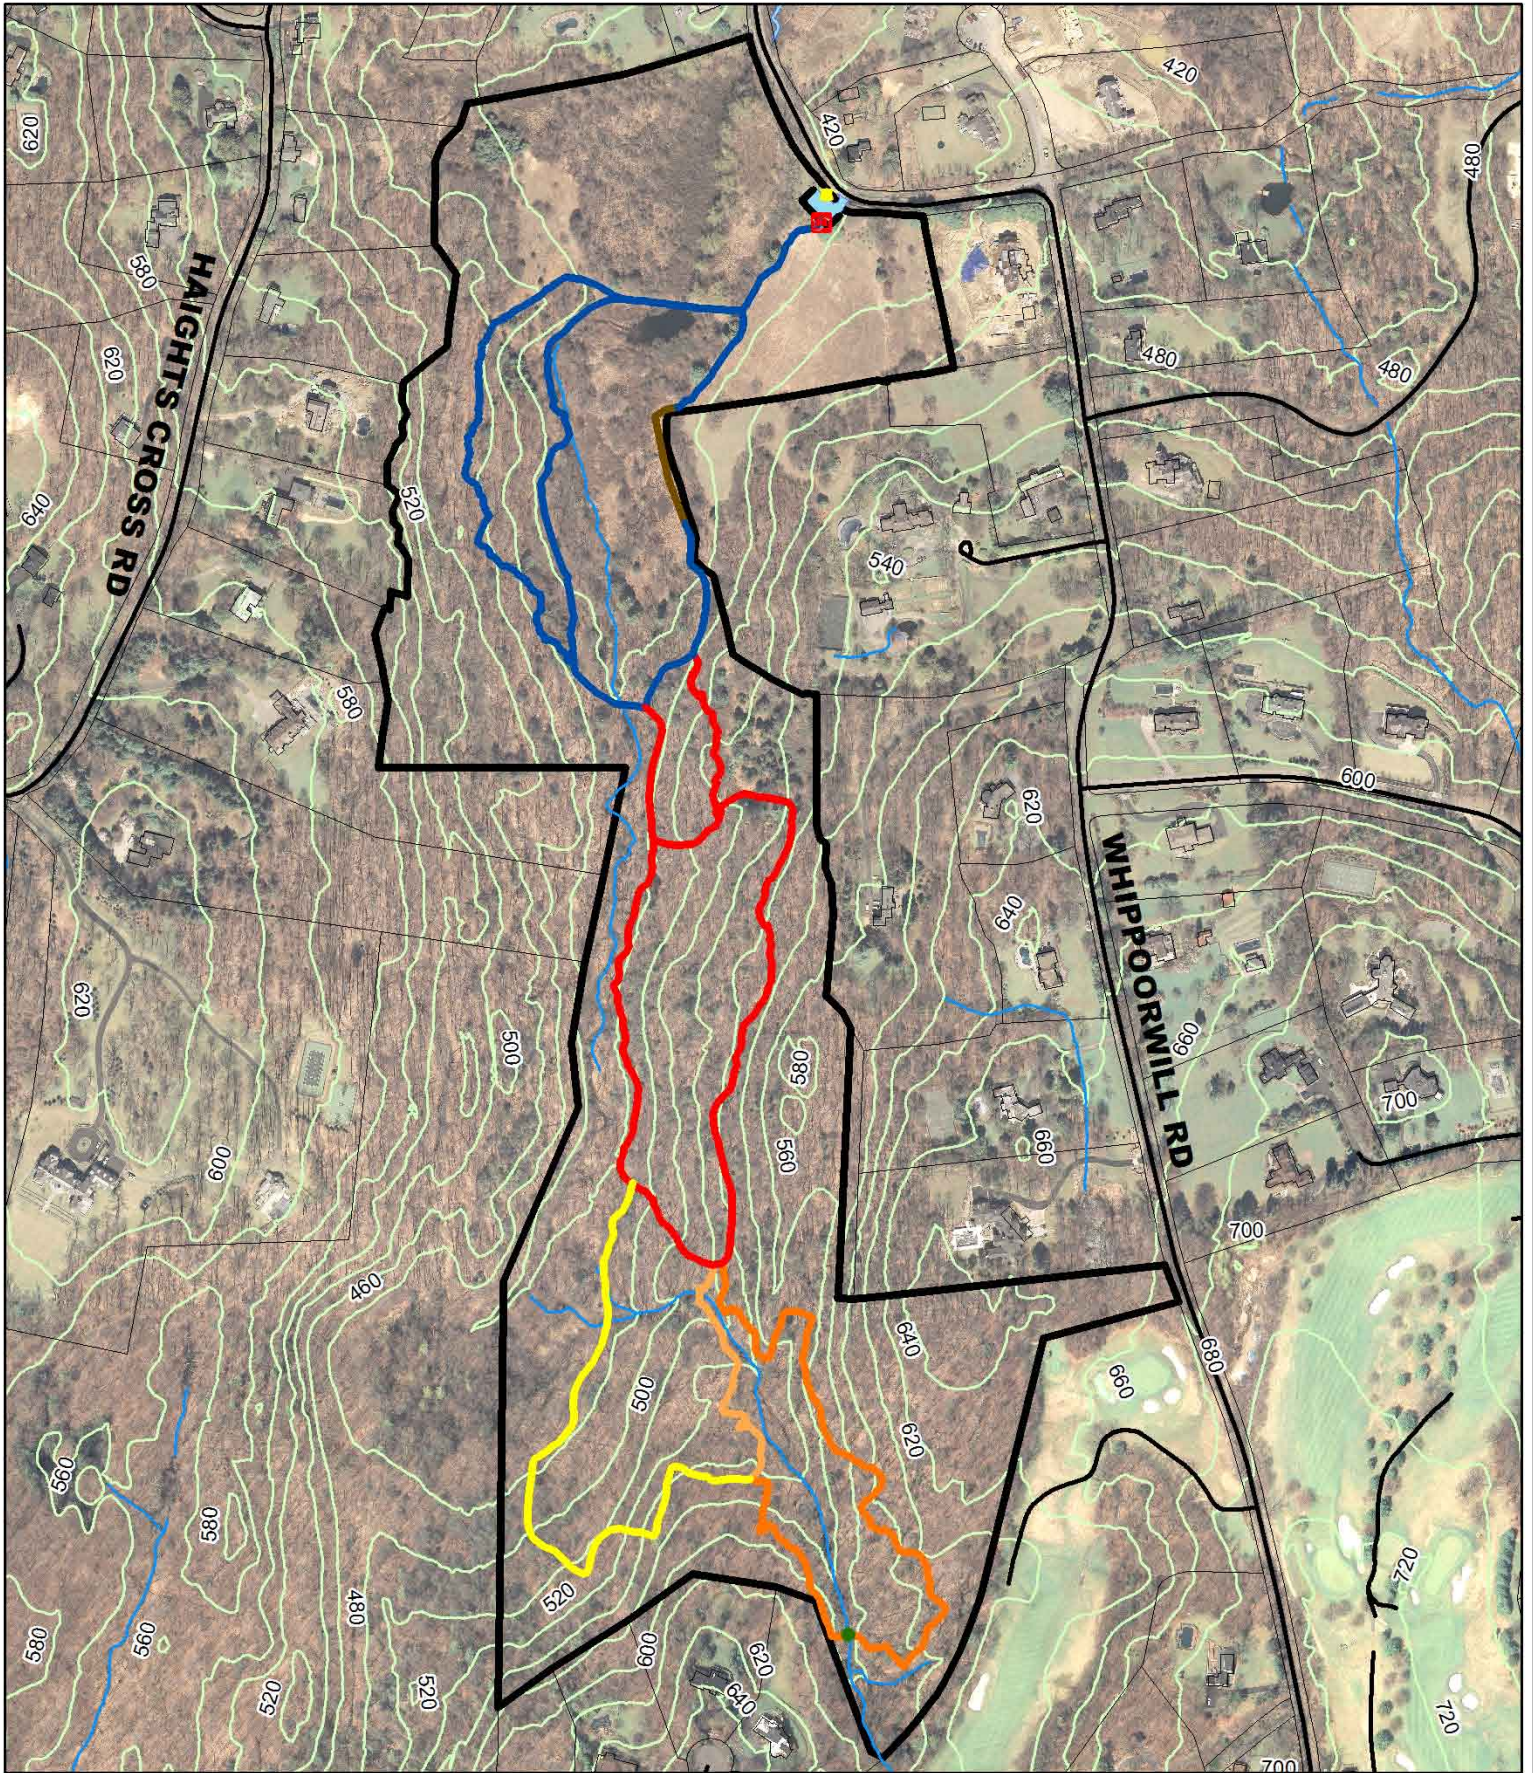

Glazier Preserve

Legend

- | | | |
|------------|---------------------|-----------|
| Bridge | Guard Rail | River |
| Kiosk | Orange Trail | Elevation |
| Town Sign | Orange/Yellow Trail | Parcel |
| Blue Trail | Yellow Trail | Buildings |
| Board Walk | Red Trail | Parking |
| | Streets | |

Elevation contour interval 20 feet

Trail Length (mi.)

- Blue Trail 0.78
- Orange Trail 0.54
- Red Trail 0.64
- Yellow Trail 0.42

Cartographer:
Luke Kaim
8/10/10