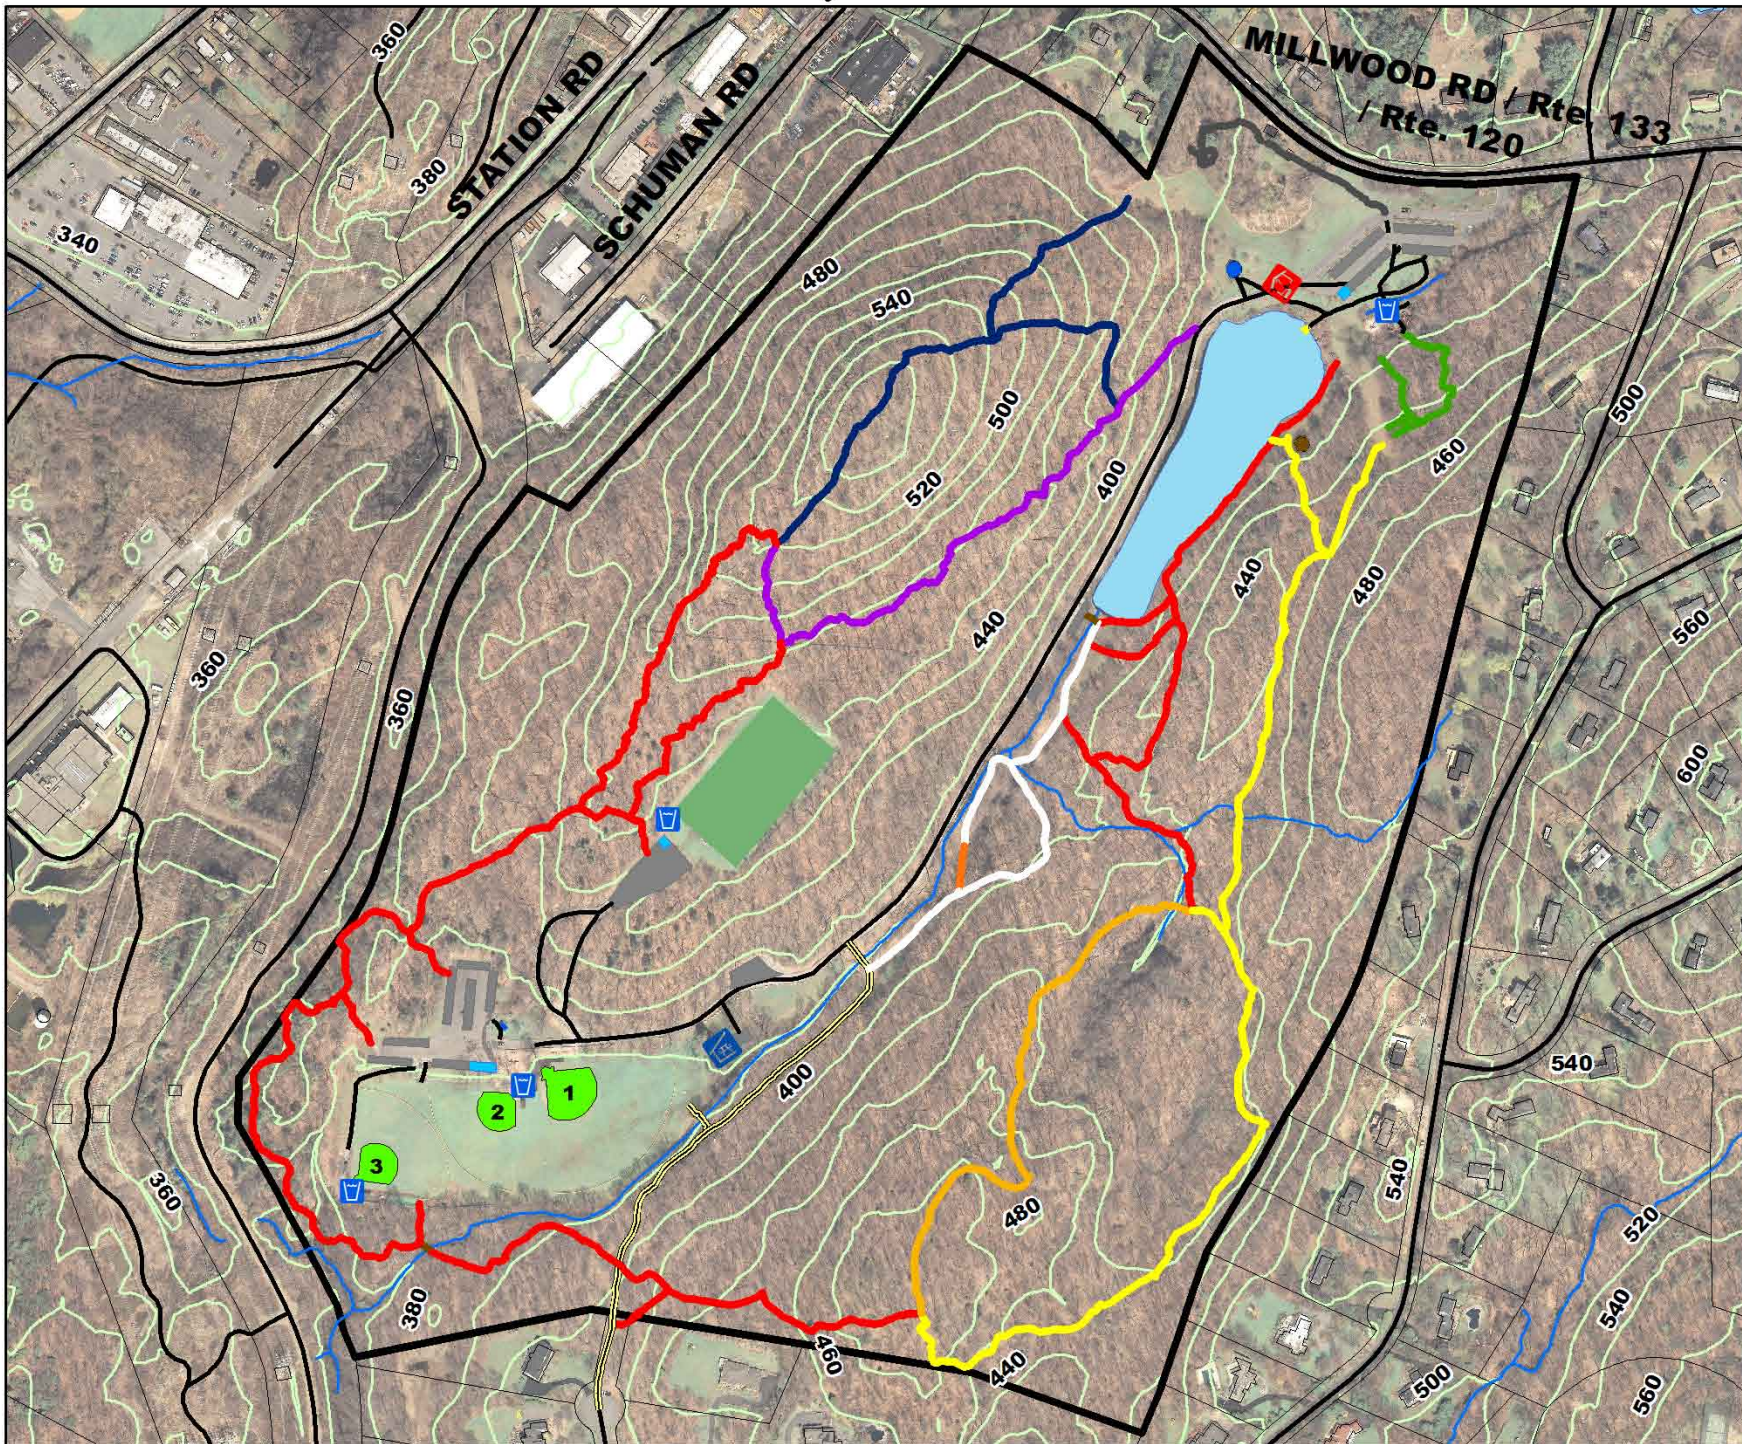

Gedney Park

Trail Length (mi.)
 Red Trail 2.01
 Blue Trail .61
 Yellow Trail .88
 Wetland Trail .27
 Nature Trail .13
 9/11 Memorial Trail .12

- Legend**
- Water
 - Picnic Area
 - Kiosk
 - Bridge
 - Paved Area
 - 9/11 Trail
 - Red Trail
 - Blue Trail
 - yellow Trail
 - Blue/Red Trail
 - Fire Road
 - Boardwalk
 - Red/Yellow Trail
 - Nature Trail
 - Wetland Trail
 - River
 - Street
 - Elevation
 - Dock
 - Ball Field
 - Soccer Field
 - Gazboo
 - Restroom
 - Building
 - Parcel
 - Hdcap Parking
 - Parking
 - Lake

Contour interval
20 feet

Cartographer:
 Luke Kaim
 7/15/10