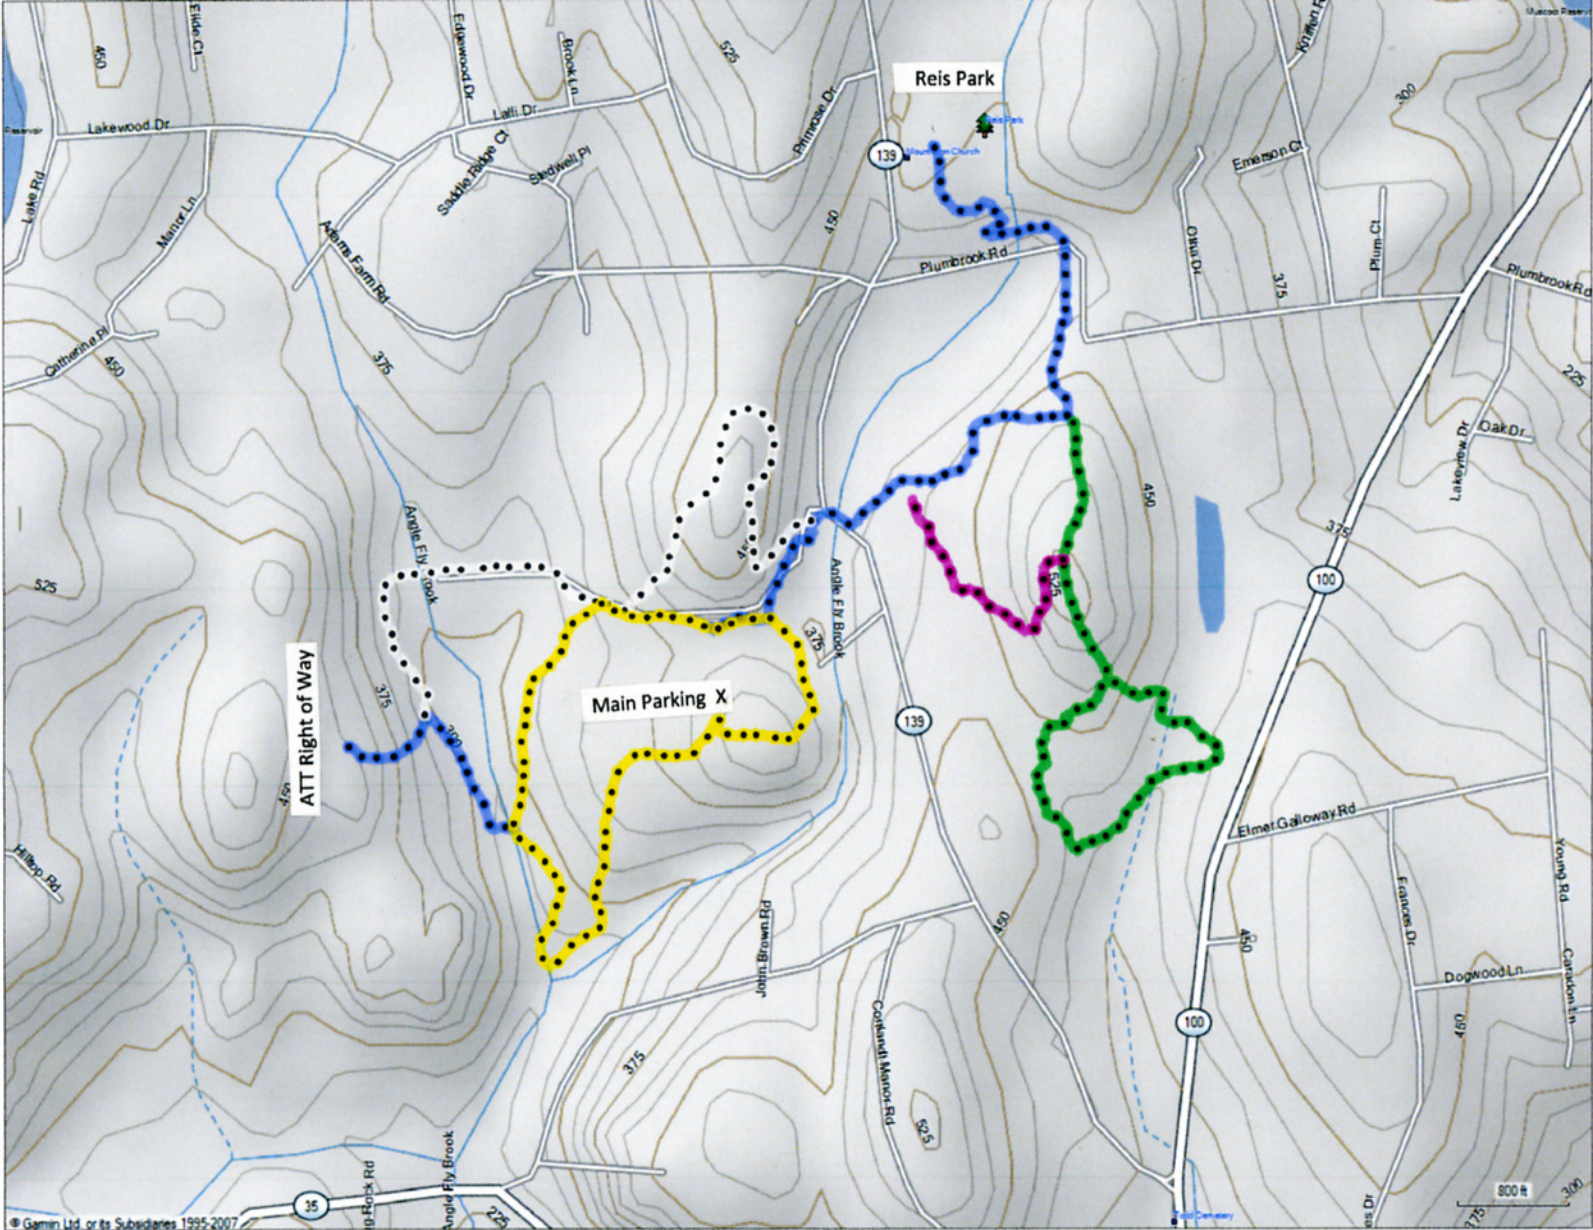

Angle Fly Preserve

Angle Fly Preserve Trail Network (Eastern and Central Sections)

Blue Trail from Reis Park (behind tennis courts) to ATT Right of Way	2.0 Miles
Green Loop Trail starting and ending at Blue Trail	1.45 Miles
Orange Connector Trail (shows as magenta on the map)	.38 Miles
White Trail	1.2 Miles
Yellow Loop Trail	1.52 Miles