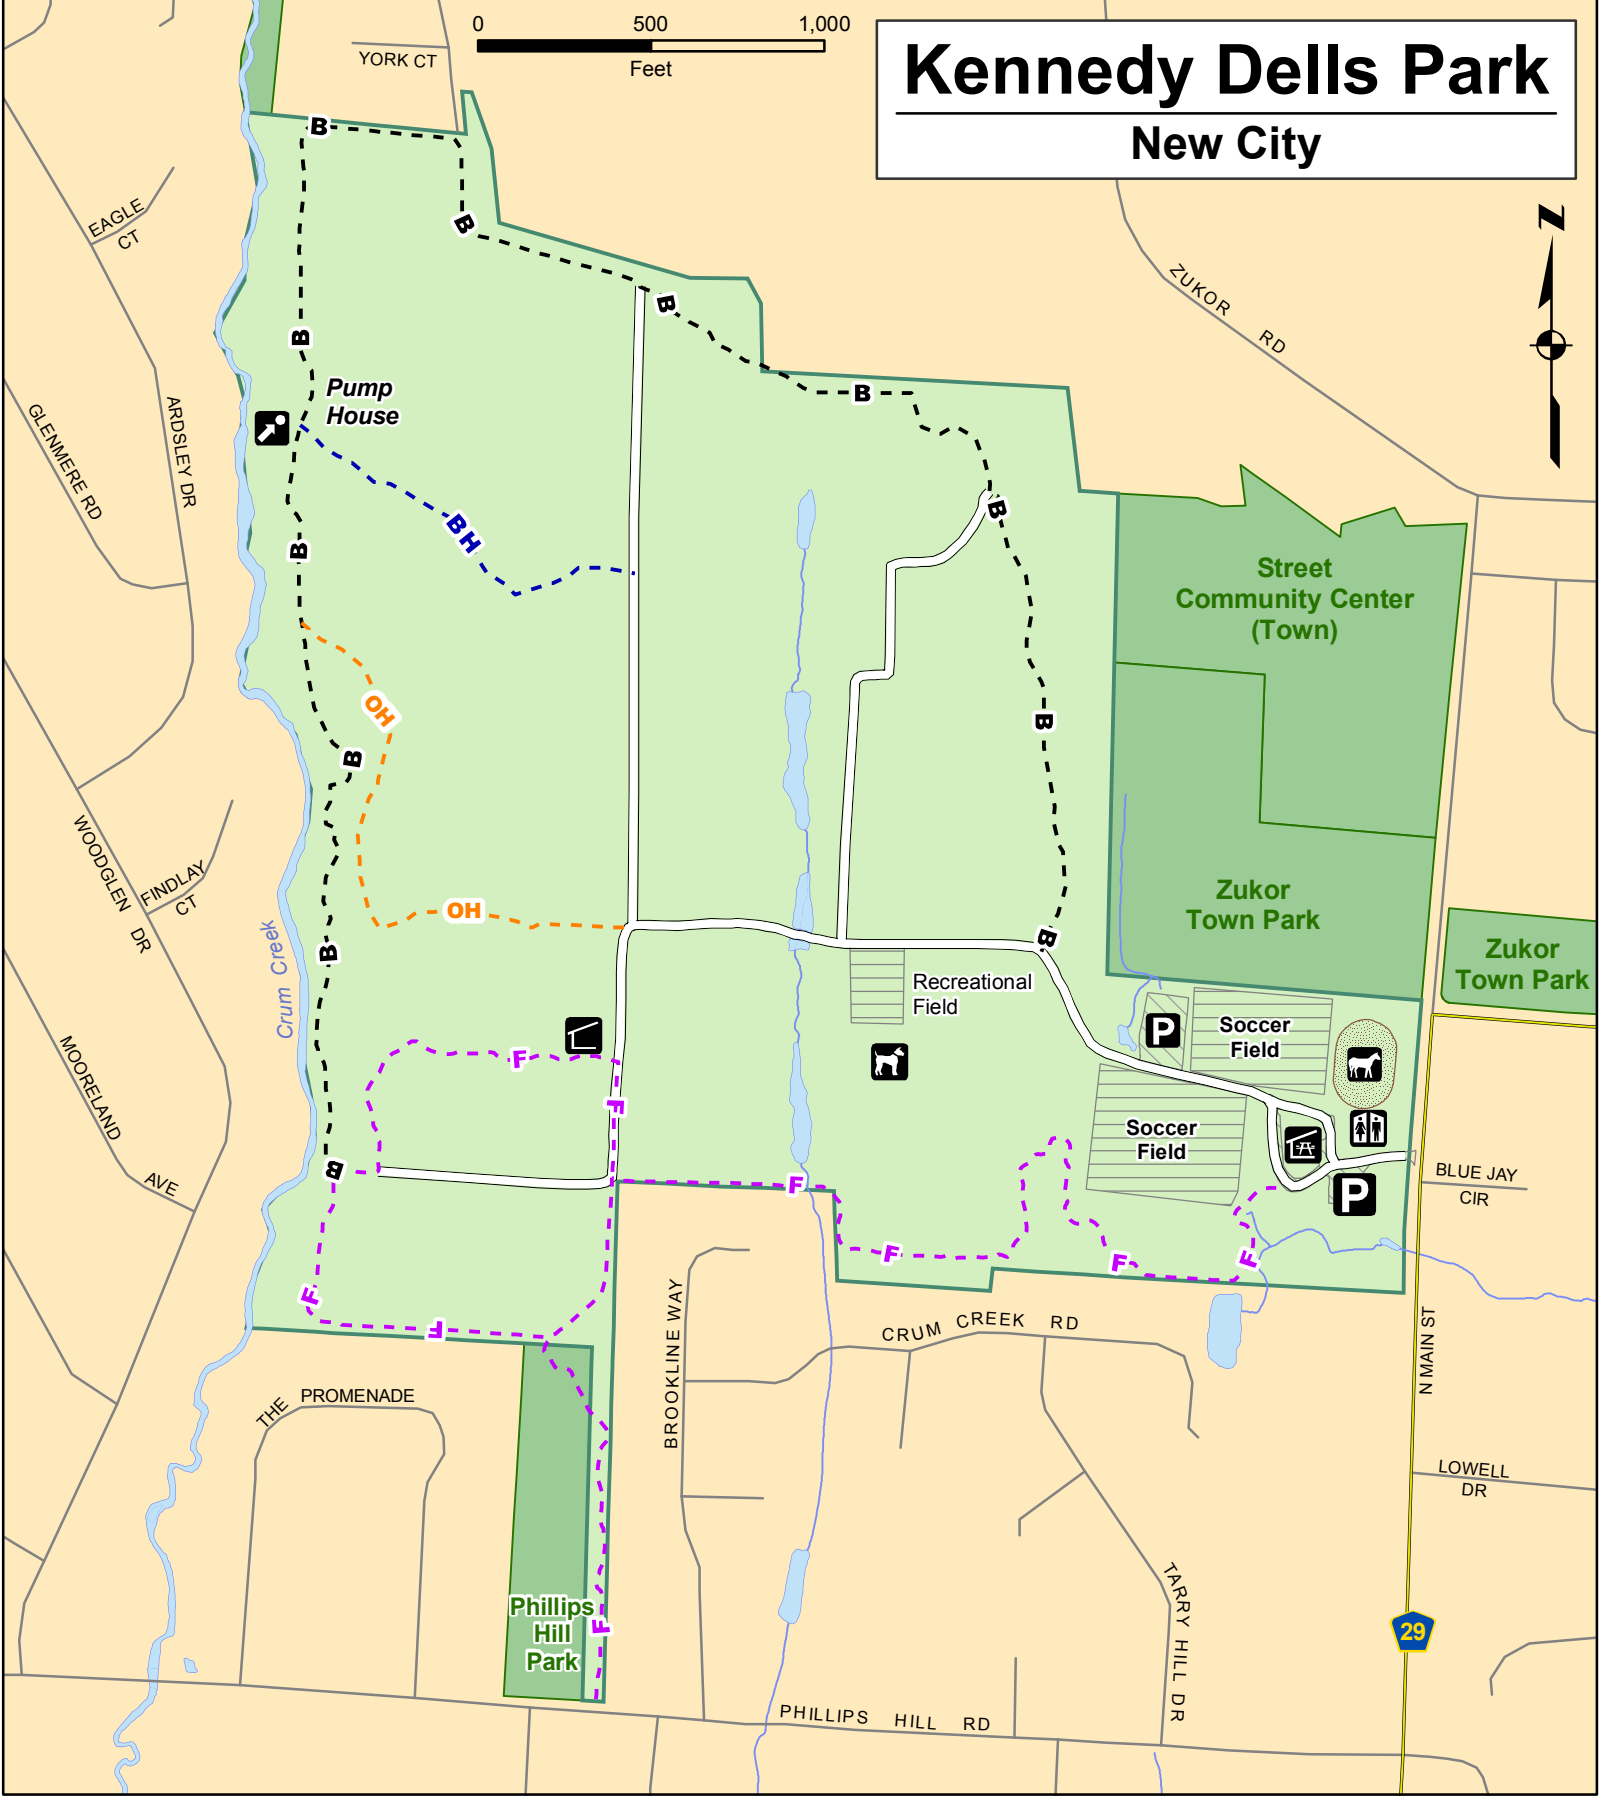

Kennedy Dells Park

New City

Legend

- Parking Lot
- Shelter
- Restrooms
- Dog Run
- Picnic Pavillion
- Horse Corral
- Point of Interest

Trails

- **B** - Bridle Path
  White Blaze - 1.36 miles
- **F** - Fitness Trail
  1.38 miles
- **OH** - Hiking Trail
  Orange Blaze - 0.33 miles
- **BH** - Hiking Trail
  Blue Blaze - 0.22 miles

- Service Road
  1.48 miles
- Stream
- Water Body

Prepared by: The Rockland County Planning Department: GIS.
September 2008.